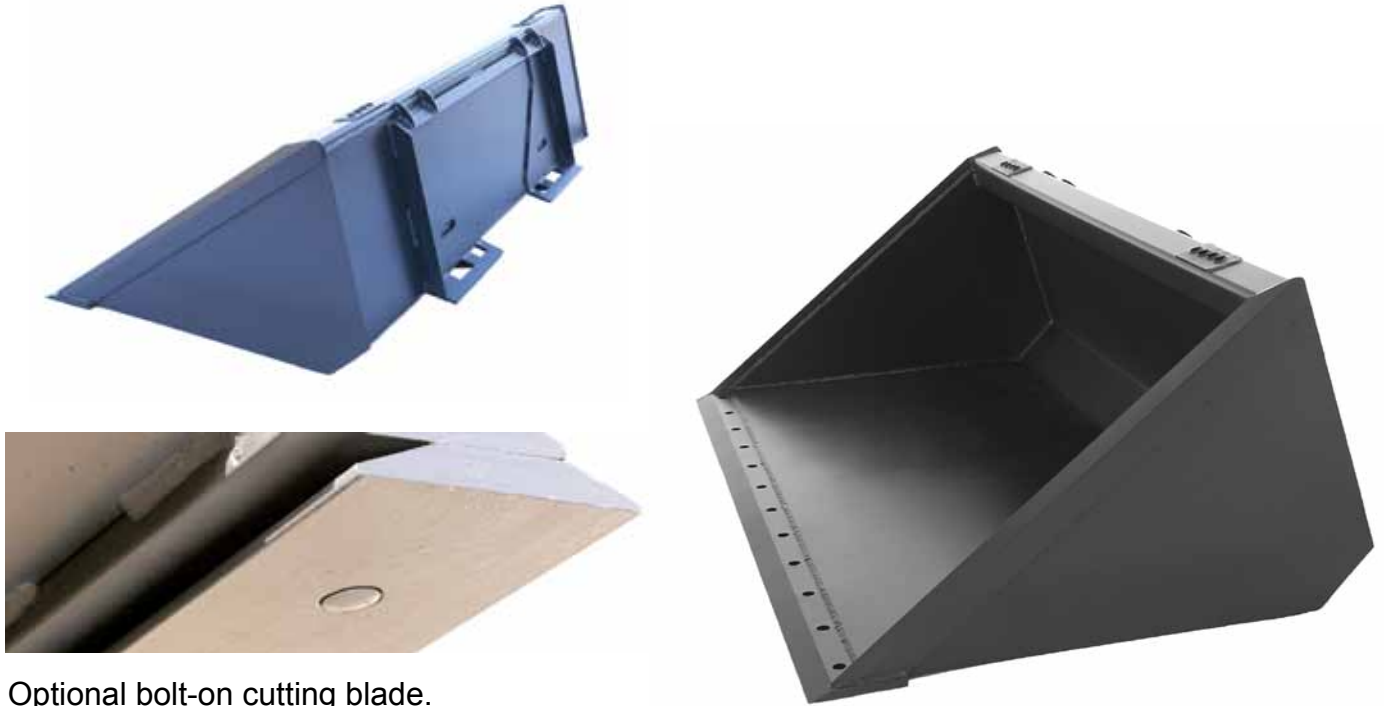

AttachmentsCJJ.Com
Skid-Steer Dirt Bucket

Optional bolt-on cutting blade.

Dirt Bucket Specifications						
Part #	9000110	9000111	9000112	9000113	9000114	9000115
Description	D60 INCH DIRT	D66 INCH DIRT	D72 INCH DIRT	D78 INCH DIRT	D84 INCH DIRT	D96 INCH DIRT-HEAVY DUTY
Overall Width	60"	66"	72"	78"	84"	96"
Inside Width	58"	64"	70"	76"	82"	94"
Inside Depth	36"	36"	36"	36"	36"	36"
Overall Depth	39.5"	39.5"	39.5"	39.5"	39.5"	39.5"
Overall Height	22"	22"	22"	22"	22"	22"
Bucket Edge	.5" X 6" Cutting Edge - C1055					
Optional Bolt-On Edge	.75" X 6" - 1080 DBF (Double Bevel Flange)					
Made in USA	Specifications are subject to change without notice.					