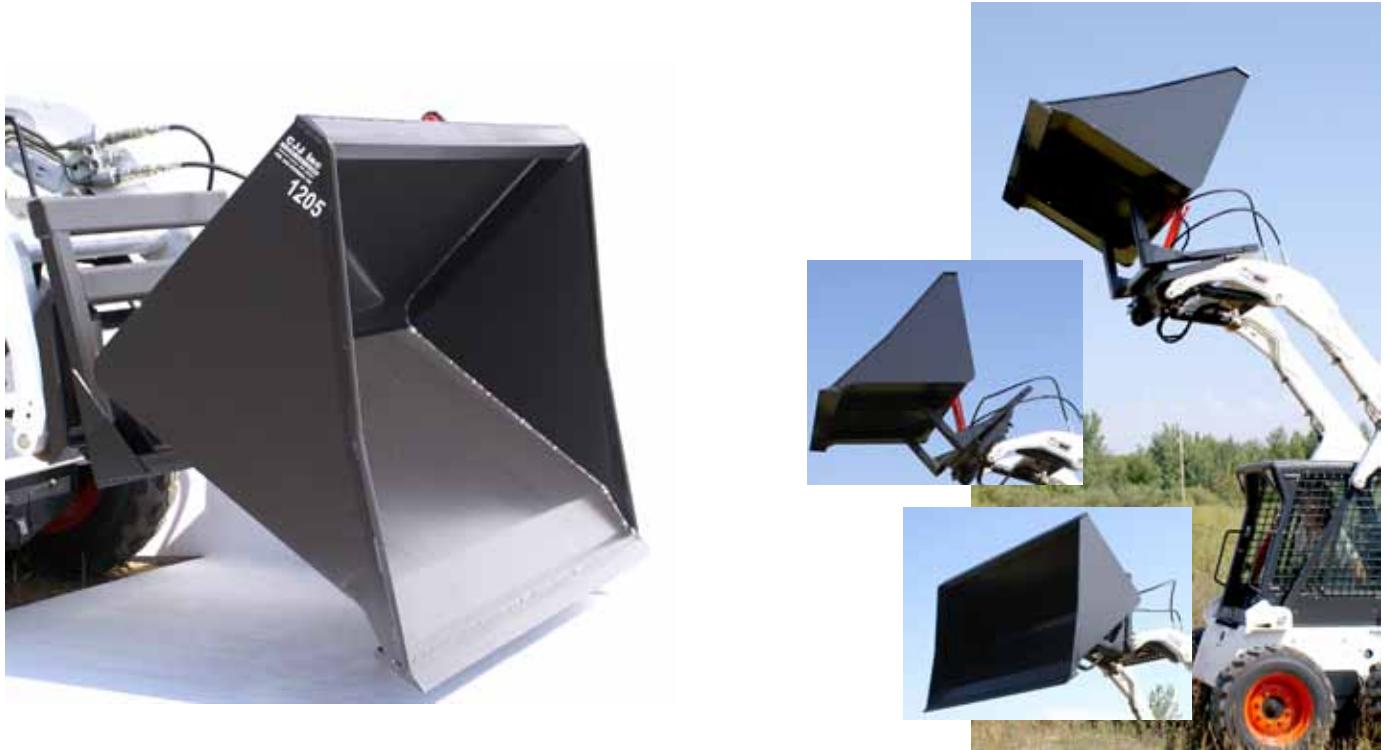

**AttachmentsCJJ.Com**  
**High Dump Bucket**

<b>High Dump Bucket Specifications</b>			
Part #	9000147	9000148	9000149
Description	HD60 HIGH DUMP BUCKET	HD72 HIGH DUMP BUCKET	HD84 HIGH DUMP BUCKET
Overall Width	60"	72"	84"
Inside Width	58.75"	70.75"	82.75"
Inside Depth	44"	44"	44"
Overall Depth	55.75"	55.75"	55.75"
Overall Height	3'	3'	3'
Bucket Edge	3/4" X 6" Cutting Edge - C1055		
Wrapper	A36 Steel		
Made in the U.S.A.	Specifications are subject to change without notice.		