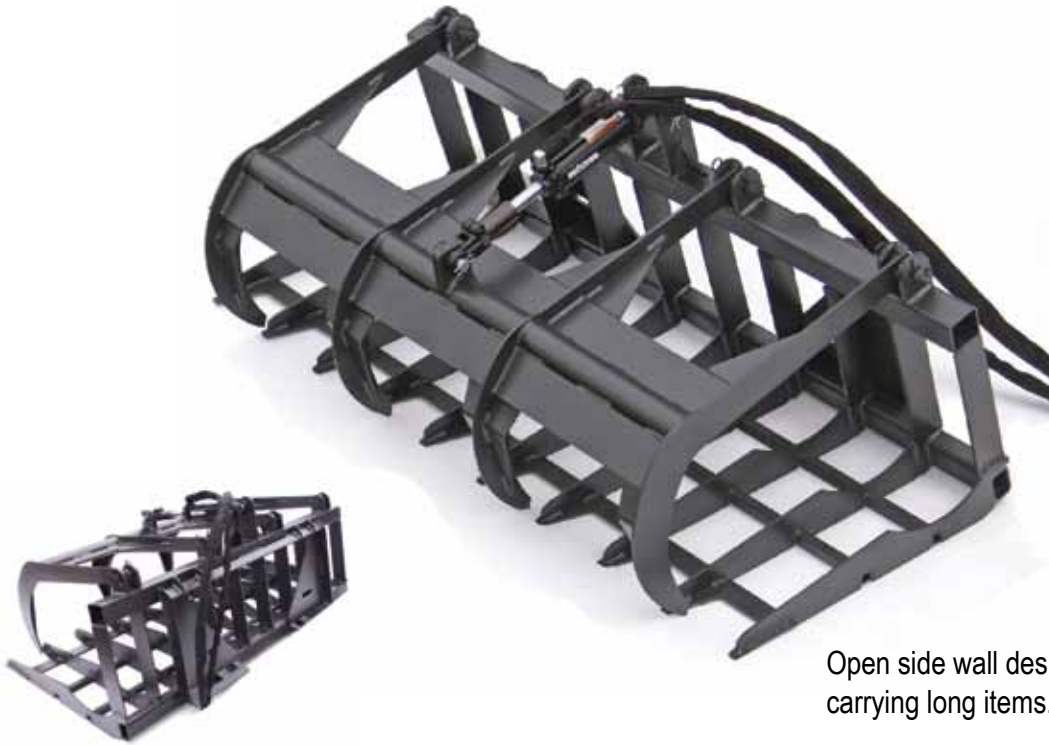

Brush Bucket Low Weight

Open side wall design for carrying long items.

Brush Bucket Low Weight Specifications				
part #	9010041			
Model Number	B68INCH LT BRUSH BUCKET W/GRA			
Overall Height	32"			
Width	68"			
Inside Depth	28"			
Approximate Weight Pounds	420			
Tine Spacing	6"			
Tines & Top Cross Bar	A36 Steel			
Open Tine To Tine Height	50"			
Made in the U.S.A.	Specifications are subject to change without notice.			